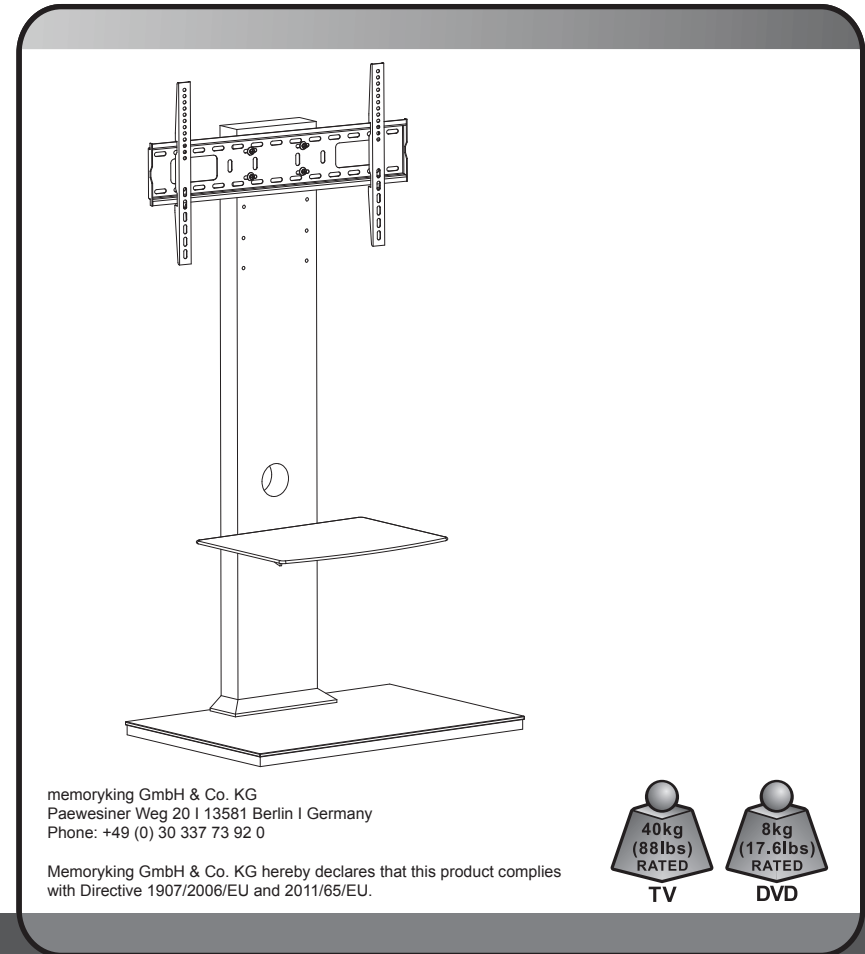

3

4

deleyCON

INSTALLATION MANUAL

MK-W-7

memoryking GmbH & Co. KG
 Paewesiner Weg 20 | 13581 Berlin | Germany
 Phone: +49 (0) 30 337 73 92 0

Memoryking GmbH & Co. KG hereby declares that this product complies with Directive 1907/2006/EU and 2011/65/EU.

TV STANDS

ASSEMBLY INSTRUCTIONS

A1x2 	A2x2 	A3x2 	A4x4 
A5x4 	A6x4 	A7x1 	A8x4 
A9x1 	A10x1 	A11x1 	A12x2 
A13x2  	A14x4 		

1

2

Pls pay attention that you can only screw a little each time. Pls be patient.