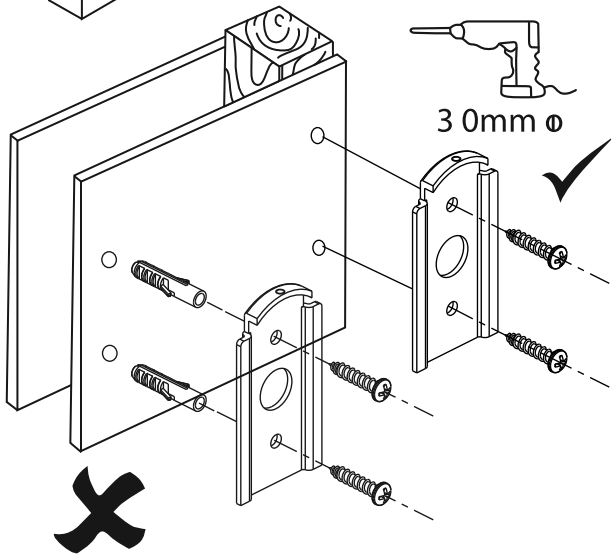

deleyCON

SPEAKER WALL MOUNT

INSTALLATION MANUAL

MK-W-60

| | | |
|--|----|-------------------|
|  | X4 | M4x25 Wood screw |
|  | X4 | Plastic Wall plug |
|  | X4 | M5x12 Bolt |

3

4