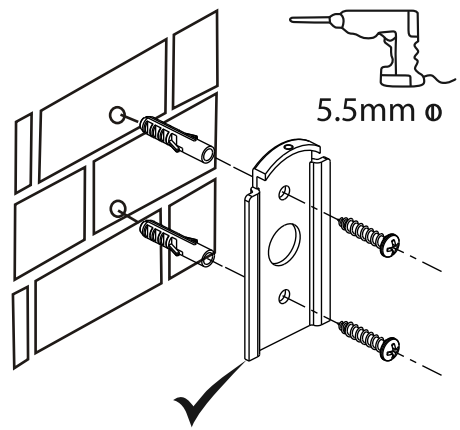

deleyCON

SPEAKER WALL MOUNT

INSTALLATION MANUAL

MK-W-60

| | | |
|--|----|-------------------|
|  | X4 | M4x25 Wood screw |
|  | X4 | Plastic Wall plug |
|  | X4 | M5x12 Bolt |

3

4