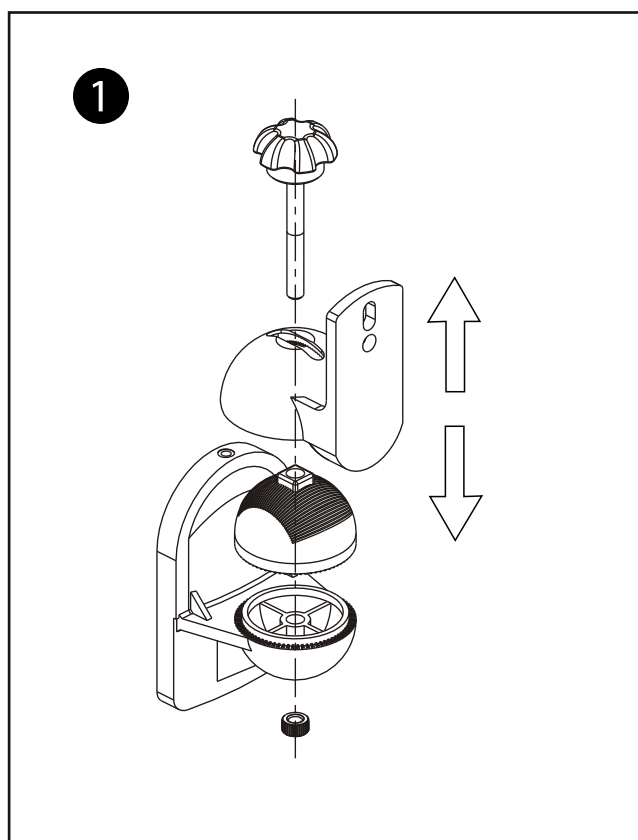

deleyCON

SPEAKER WALL MOUNT

INSTALLATION MANUAL

MK-W-60

| | | |
|--|----|-------------------|
|  | X4 | M4x25 Wood screw |
|  | X4 | Plastic Wall plug |
|  | X4 | M5x12 Bolt |

3

4