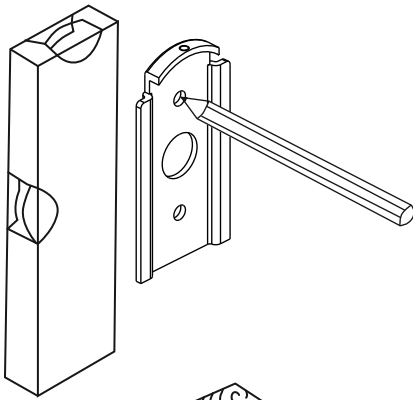

deleyCON

SPEAKER WALL MOUNT

INSTALLATION MANUAL

MK-W-60

| | | |
|--|----|-------------------|
|  | X4 | M4x25 Wood screw |
|  | X4 | Plastic Wall plug |
|  | X4 | M5x12 Bolt |

3

4