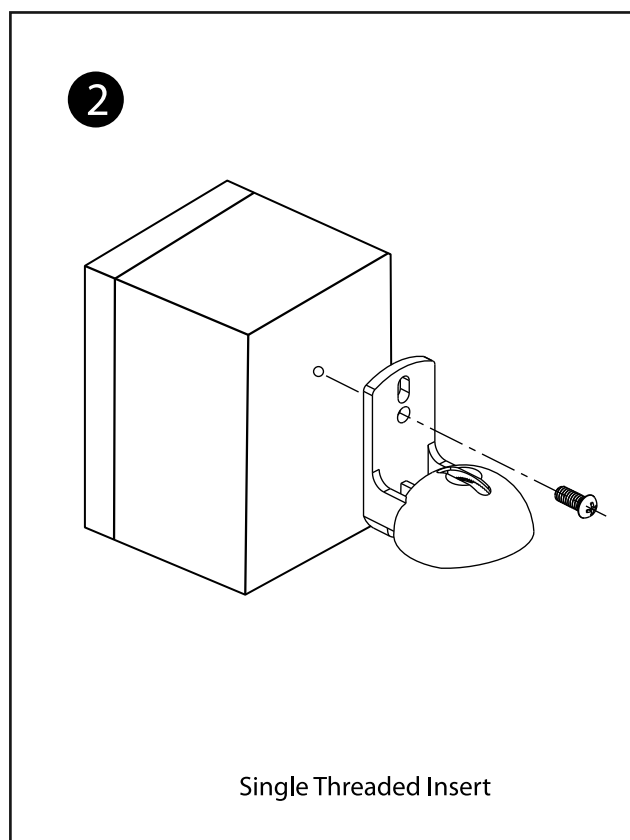

deleyCON

SPEAKER WALL MOUNT

INSTALLATION MANUAL

MK-W-60

| | | |
|--|----|-------------------|
|  | X4 | M4x25 Wood screw |
|  | X4 | Plastic Wall plug |
|  | X4 | M5x12 Bolt |

3

4