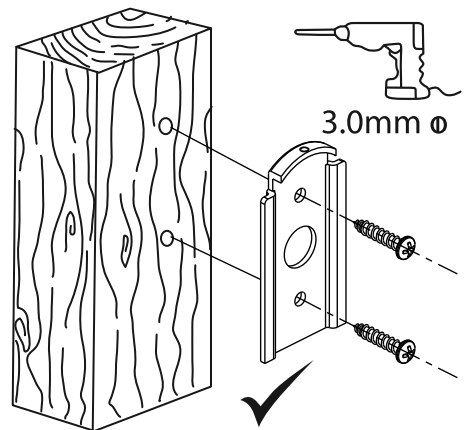

deleyCON

SPEAKER WALL MOUNT

INSTALLATION MANUAL

MK-W-60

| | | |
|--|----|-------------------|
|  | X4 | M4x25 Wood screw |
|  | X4 | Plastic Wall plug |
|  | X4 | M5x12 Bolt |

3

4