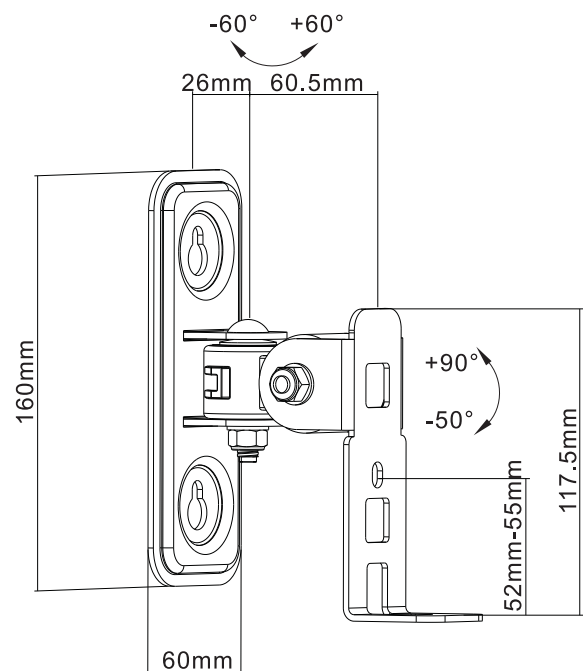

SPEAKER WALL MOUNT

MK-W-97

SET OF **2 PCS**

Features

- Unique tilting mechanism , plus left or right swivel
- Generous Cable Management Hole: for easy cable routing and connection
- Heavy-Duty Steel Construction: supports the speaker strongly and safely
- Color: Black

Technical Data

Speaker Hole Dimension	1/4"
Max. weight	2 kg
Max. VESA	-
Distance from the wall	86.5 mm
Tilt	+90°~-50°
Swivel	+60°~-60°
Rotation	-

Items Delivered

- 2x Speaker Wall Mount MK-97
- 1x Installation Material
- 1x Manual

Logistics Information

Package size (L/W/H)	39x33.5x27.5 cm
Packaging unit (PU)	10
PU size	-
Weight (net) / PU	11.5 kg
Weight (gross) / PU	13.6 kg
EAN	4250580139751

Technical Drawing

SET OF **2 PCS**

MK-W-97

2 kg

+90°~-50°

+60°~-60°

86.5 mm