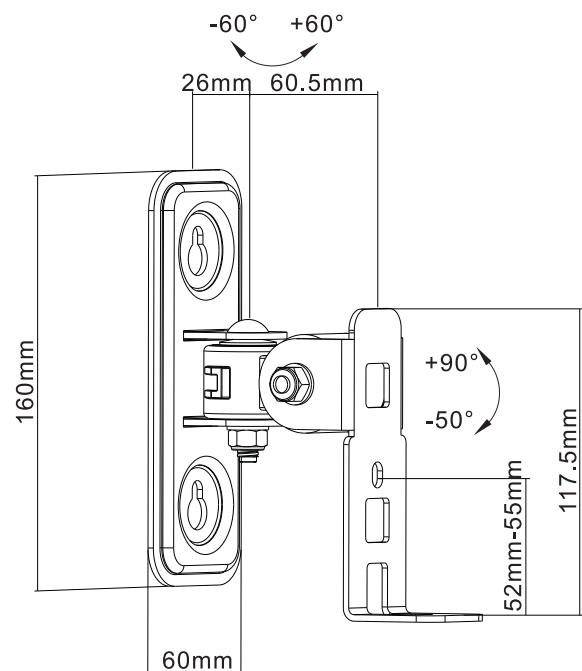

### Technical Data

Speaker Hole Dimension	1/4"
Max. weight	2 kg
Max. VESA	-
Distance from the wall	86.5 mm
Tilt	+90°~-50°
Swivel	+60°~-60°
Rotation	-

### Logistics Information

Package size (L/W/H)	39x33.5x27.5 cm
Packaging unit (PU)	20
PU size	-
Weight (net) / PU	12 kg
Weight (gross) / PU	14.95 kg
EAN	4250580139720

### Technical Drawing

SET OF **1 PC**

MK-W-94

2 kg

+90°~-50°

+60°~-60°

86.5 mm